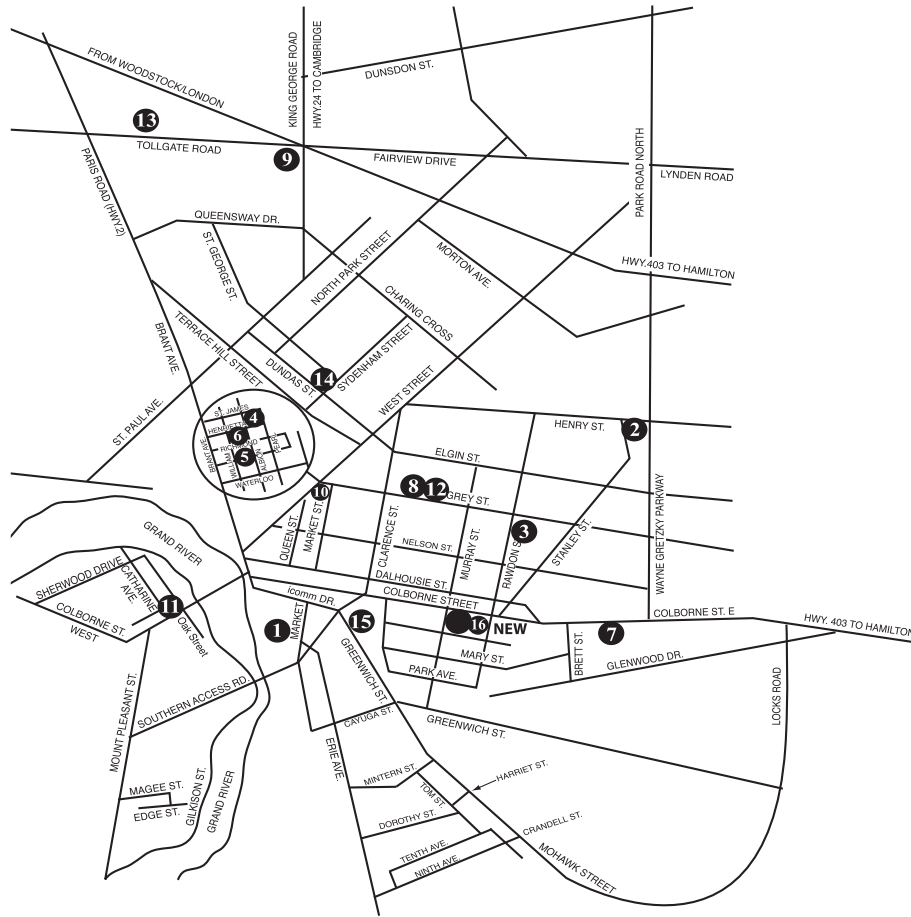

# INTERNATIONAL VILLAGES FESTIVAL MAP

PLEASE NOTE: Villages that are wheelchair accessible have been marked.

FREE BUS SHUTTLE BETWEEN VILLAGES

VILLAGE	LOCATION	MAP
ATLANTIC CANADA ♿	Moose Lodge 145 West Street	10
BRITISH VILLAGE ♿	Army, Navy & Air Force Club 645 Colborne Street	7
CARIBBEAN VILLAGE ♿	Royal Canadian Legion Br. #90 21 Oak Street	11
CHINESE VILLAGE ♿	Tollgate Technological Skills 112 Tollgate Road	13
FIESTA FILIPINO ♿	St. Mary's Parish Hall 133 Murray Street	<b>NEW</b> 16
GERMAN VILLAGE ♿	Sonnenhof Hall 194 Henry Street	2
HUNGARIAN	Hungarian Hall 104 Albion Street	5
INDIA VILLAGE ♿	Brantford & District Civic Centre Market Street South	1
ITALIAN VILLAGE ♿	Rossini Lodge 140 Grey Street	8
MUSLIM ♿	Brantford Mosque 192 Greenwich Street	15
NEW YORK ♿	Dunsdon Legion 9 Tollgate Road	9
PHILIPPINE ♿	Sydenham Street United Church 120 Sydenham Street	14
POLISH "POLONAISE" ♿	Polish Hall 154 Pearl Street	4
POLISH "WARSZAWA" ♿	Polish Alliance Hall 126 Albion Street	6
SCOTTISH VILLAGE	Air Force Club 144 Grey Street	12
UKRAINIAN VILLAGE	Harmony United Church 268 Malborough Street	3