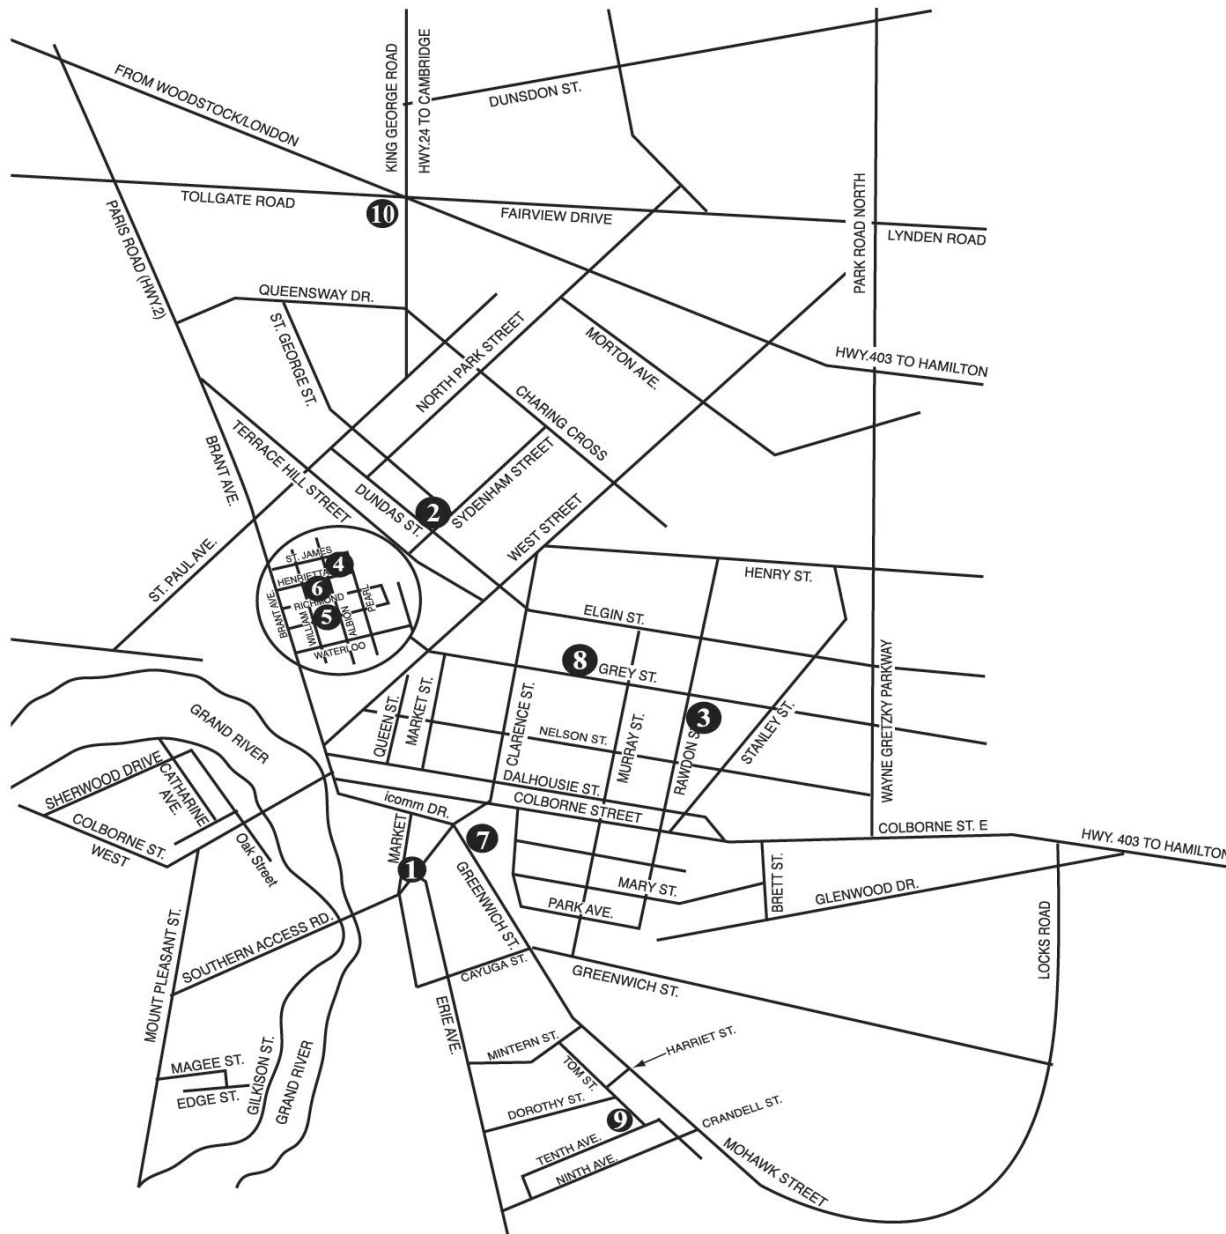

INTERNATIONAL VILLAGES FESTIVAL MAP

PLEASE NOTE: Villages that are wheelchair accessible have been marked.

VILLAGE	LOCATION	MAP
CHINESE VILLAGE ♿	Dunsdon Branch 9 Tollgate Road	10
HUNGARIAN ♿	Hungarian Hall 104 Albion Street	5
INDIA VILLAGE ♿	Brantford Convention Centre, 100 Market Street South	1
ITALIAN VILLAGE ♿	Rossini Lodge 140 Grey Street	8
MUSLIM ♿	Brantford Mosque 192 Greenwich Street	7
NEW YORK ♿	Bellview Community Centre 55 Tom Street	9
PHILIPPINE ♿	Sydenham-Heritage United Church 120 Sydenham Street	2
POLISH "POLONAISE" ♿	Polish Hall 154 Pearl Street	4
POLISH "WARSZAWA" ♿	Polish Community Centre 126 Albion Street	6
UKRAINIAN VILLAGE	Harmony United Church 268 Malborough Street	3

Bus Route #1
Hungarian Village
Polish Polonaise Village
Philippine
Chinese
Hungarian

Bus Route #2
Hungarian
Polish Warszawa
Ukrainian
Italian
Hungarian

Bus Route #3
Hungarian
India
New York, New York
Muslim
Hungarian

FREE BUS SHUTTLE BETWEEN VILLAGES

Conditions of Sale of Passport:
 This passport is non-returnable (all passport sales are final).
Some villages serving alcohol may be restricting the admission of minors who are not accompanied by their parent or guardian after 9:00 p.m.